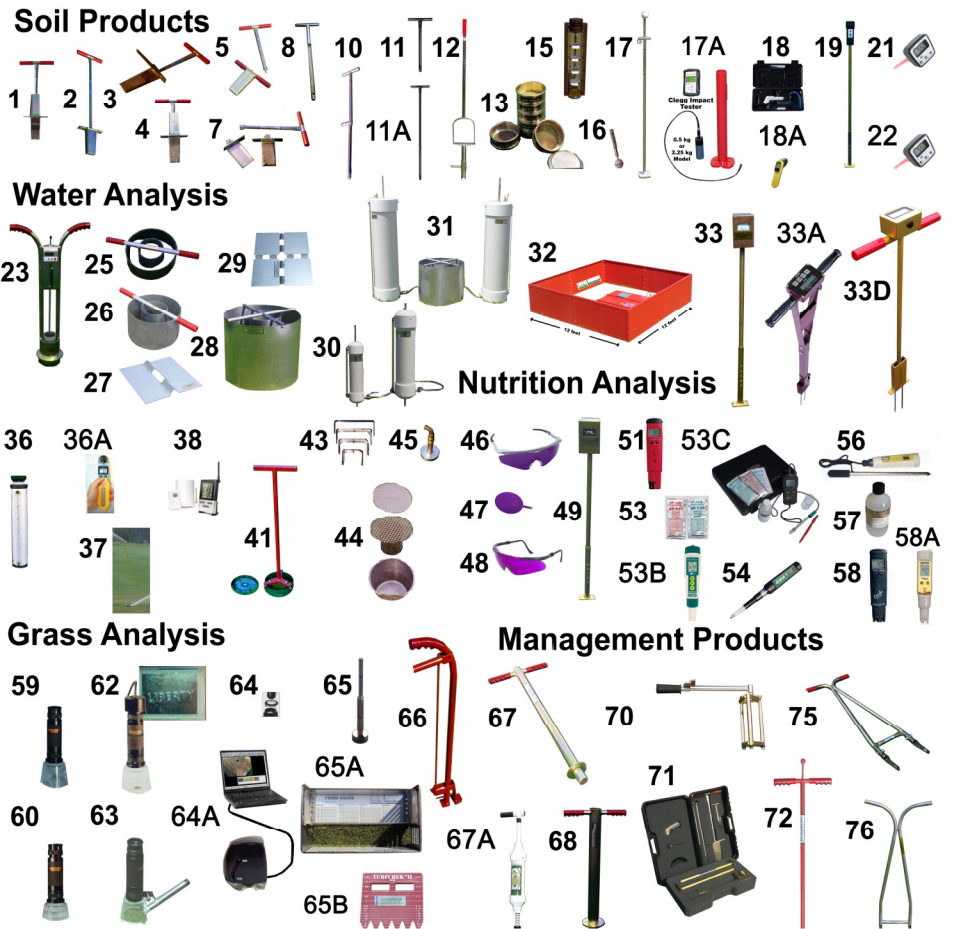

Engineering Catalog 2012

Turf-Tec International
1471 Capital Circle NW, Suite # 13
Tallahassee, FL. 32303 USA

Order Line (800) 258-7477 Phone (850) 580-4026
Fax (850) 580-4027 Website www.turf-tec.com