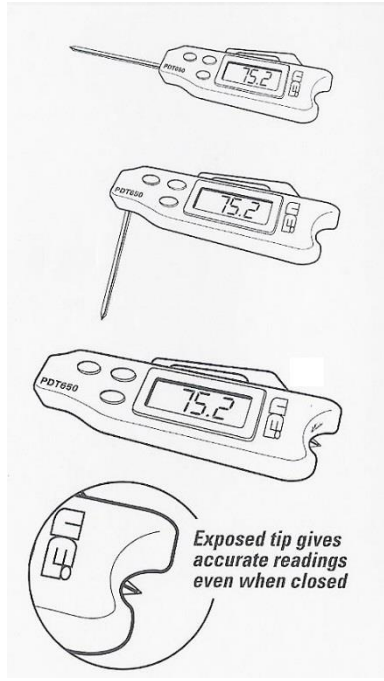

1471 Capital Circle NW, Ste 13
Tallahassee, FL. 32303
(800) 258-7477 (850) 580-4026
Fax (850) 580-4027
www.turf-tec.com

DPT2-S Turf-Tec Digital Pocket Thermometer

OPERATION

On/Off: Powers instrument on or off.
MIN/MAX: Displays the minimum (1st press) or the maximum (2nd press).
°F / °C changes measuring mode.

GENERAL

- -58 to 572°F (-50 to 300°C)
- Built-in magnetic mount
- MIN/MAX record
- Auto power off
- Large easy to read Display
- Three year limited warranty

SPECIFICATIONS

Temperature Range: -58° to 572°F (-50 to +300°C)
Accuracy: +/- 1.8°F or +/- 1°C
Resolution: 0.1° to 19.9° ~ +199.9°
Update Rate: Approximately 1 second
Auto Power Off Approximately 1 hour
Battery: (SR44W)