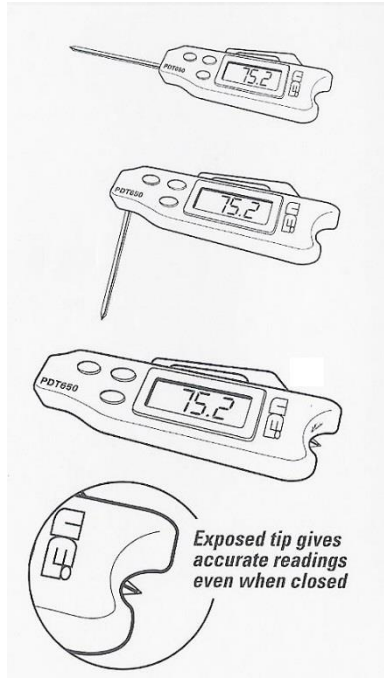

GENERAL

- -58 to 572°F (-50 to 300°C)
- Built-in magnetic mount
- MIN/MAX record
- Auto power off
- Large easy to read Display
- Three year limited warranty

SPECIFICATIONS

Temperature Range: -58° to 572°F (-50 to +300°C)
Accuracy: +/- 1.8°F or +/- 1°C
Resolution: 0.1° to 19.9° ~ +199.9°
Update Rate: Approximately 1 second
Auto Power Off Approximately 1 hour
Battery: (SR44W)

1471 Capital Circle NW, Ste 13
Tallahassee, FL. 32303
(800) 258-7477 (850) 580-4026
Fax (850) 580-4027
www.turf-tec.com

DPT2-S Turf-Tec Digital Pocket Thermometer

OPERATION

On/Off: Powers instrument on or off.
MIN/MAX: Displays the minimum (1st press) or the maximum (2nd press).
°F / °C changes measuring mode.