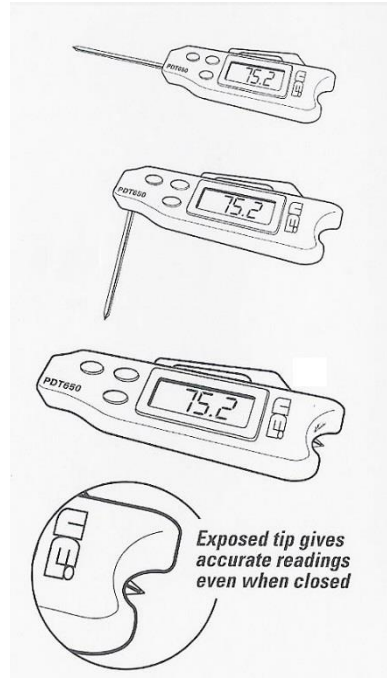

GENERAL

- -58 to 572°F (-50 to 300°C)
- Built-in magnetic mount
- MIN/MAX record
- Auto power off
- Large easy to read Display
- Three year limited warranty

SPECIFICATIONS

Temperature Range: -58° to 572°F (-50 to +300°C)
Accuracy: +/- 1.8°F or +/- 1°C
Resolution: 0.1° to 19.9° ~ +199.9°
Update Rate: Approximately 1 second
Auto Power Off Approximately 1 hour
Battery: (SR44W)

1471 Capital Circle NW, Ste 13
Tallahassee, FL. 32303
(800) 258-7477 (850) 580-4026
Fax (850) 580-4027
www.turf-tec.com

DPT2-S Turf-Tec Digital Pocket Thermometer

OPERATION

On/Off: Powers instrument on or off.
MIN/MAX: Displays the minimum (1st press) or the maximum (2nd press).
°F / °C changes measuring mode.